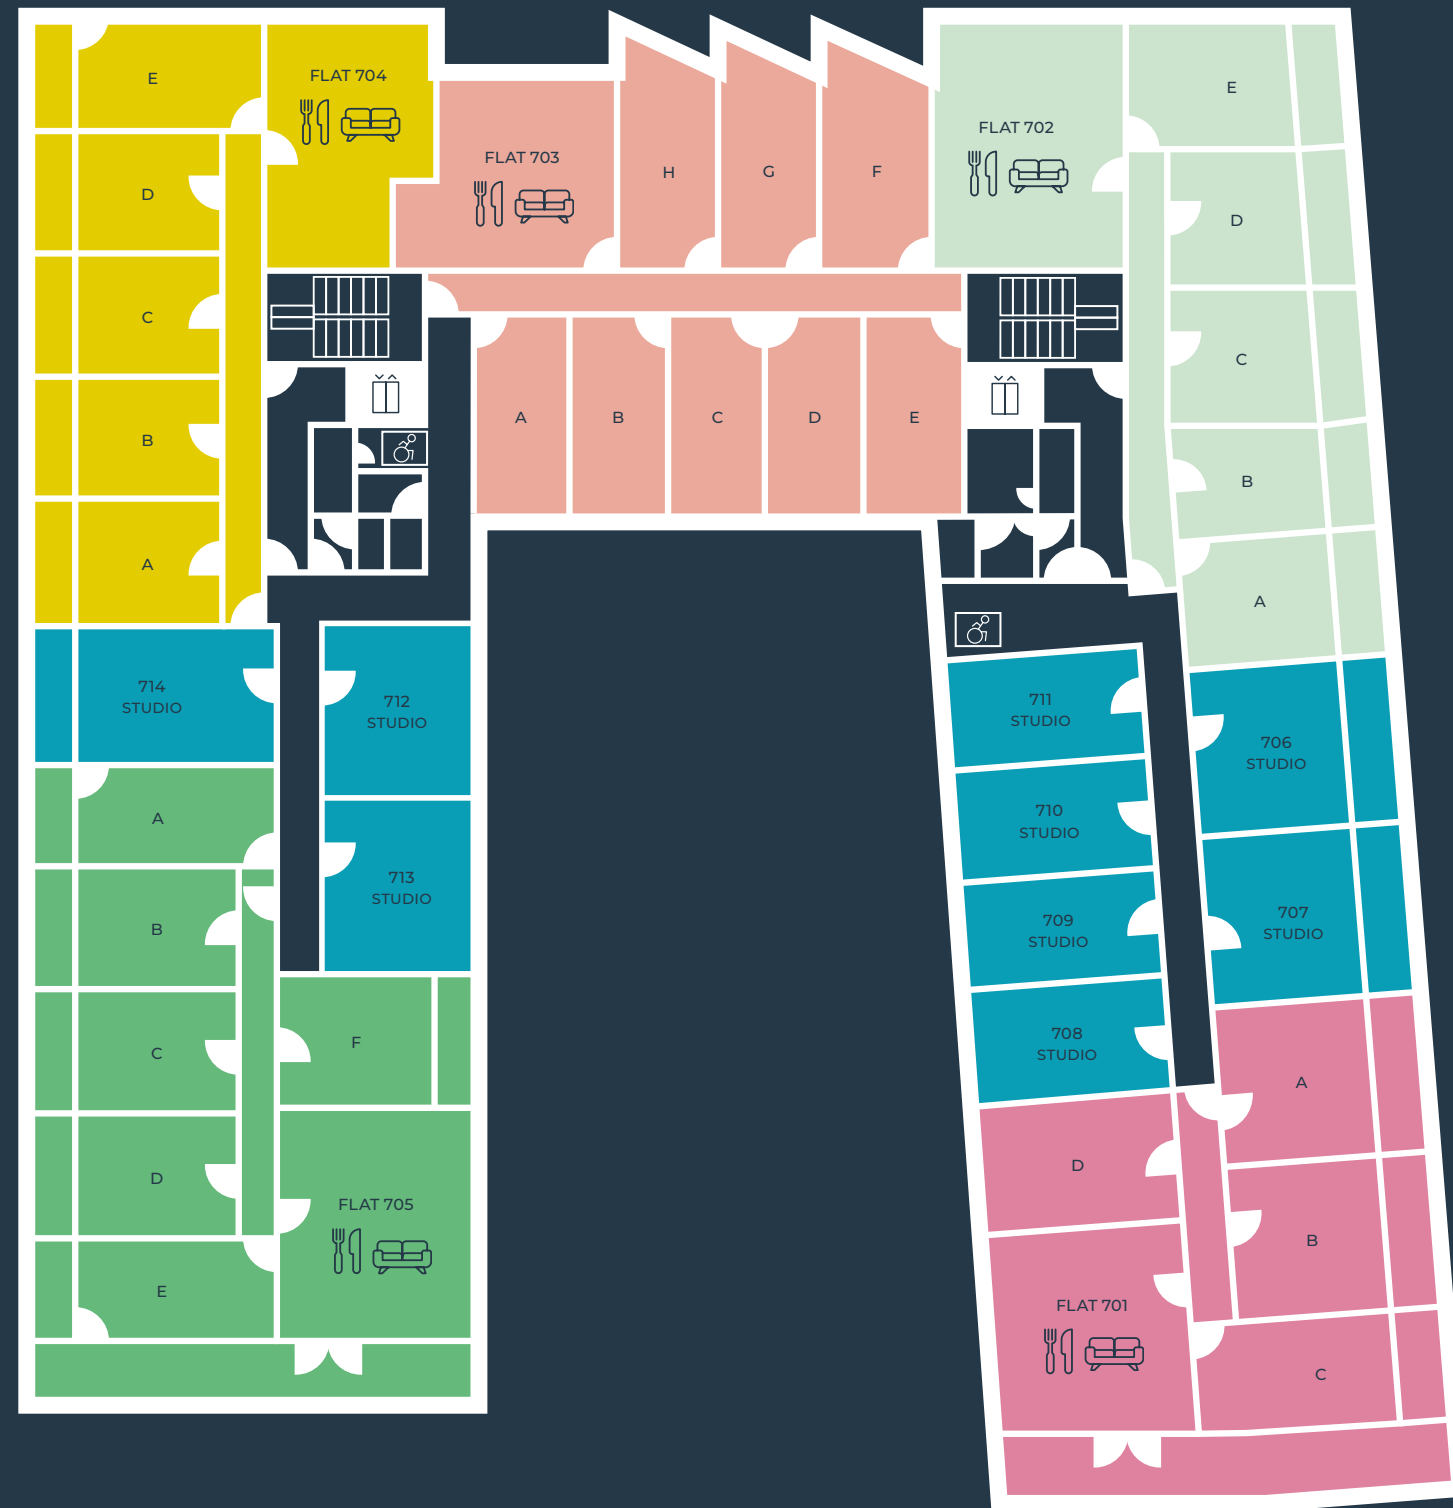

THE BRIDGE

Ground floor

Key

-  Lift / elevator
-  Kitchen
-  Lounge
-  Accessibility room
-  Studio flat
-  Flat 001
-  Flat 002
-  Flat 003

THE BRIDGE

First floor

Key

-  Lift / elevator
-  Kitchen
-  Lounge
-  Cinema
-  Accessibility room
-  Studio flats
-  Flat 101
-  Flat 102
-  Flat 103
-  Flat 104
-  Flat 105

THE BRIDGE

Second floor

Key

-  Lift / elevator
-  Kitchen
-  Lounge
-  Studio flats
-  Flat 201
-  Flat 202
-  Flat 203
-  Flat 204
-  Flat 205

THE BRIDGE

Third floor

Key

-  Lift / elevator
-  Kitchen
-  Lounge
-  Studio flats
-  Flat 301
-  Flat 302
-  Flat 303
-  Flat 304
-  Flat 305

THE BRIDGE

Fourth floor

Key

-  Lift / elevator
-  Kitchen
-  Lounge
-  Studio flats
-  Flat 401
-  Flat 402
-  Flat 403
-  Flat 404
-  Flat 405

THE BRIDGE

Fifth floor

Key

-  Lift / elevator
-  Kitchen
-  Lounge
-  Studio flats
-  Flat 501
-  Flat 502
-  Flat 503
-  Flat 504
-  Flat 505

THE BRIDGE

Sixth floor

Key

-  Lift / elevator
-  Kitchen
-  Lounge
-  Studio flats
-  Flat 601
-  Flat 602
-  Flat 603
-  Flat 604
-  Flat 605

THE BRIDGE

Seventh floor

Key

-  Lift / elevator
-  Kitchen
-  Lounge
-  Evacuation chairs
-  Studio flats
-  Flat 701
-  Flat 702
-  Flat 703
-  Flat 704
-  Flat 705