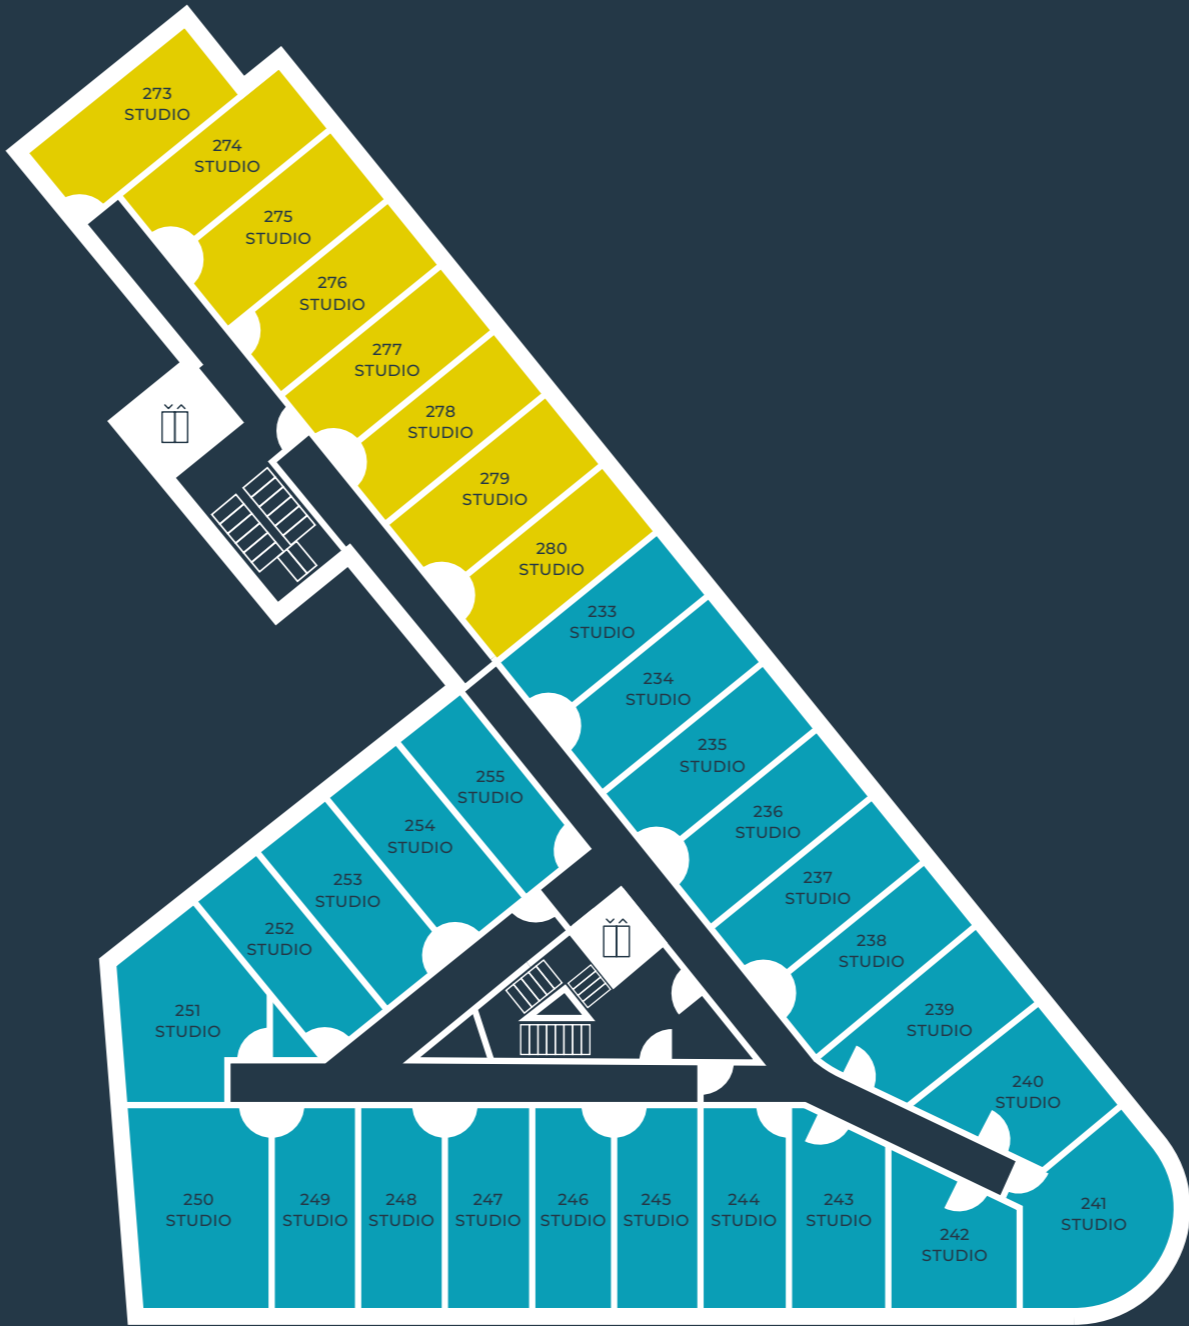

CASTLE HILL

Ground floor

Key

-  Lift / elevator
-  Block A studio flats
-  Block B studio flats

CASTLE HILL

First floor

Key

-  Lift / elevator
-  Block A studio flats
-  Block B studio flats

CASTLE HILL

Second floor

Key

Lift / elevator

Block A studio flats

Block B studio flats

CASTLE HILL

Third floor

Key

-  Lift / elevator
-  Flat 56
-  Flat 57
-  Flat 81