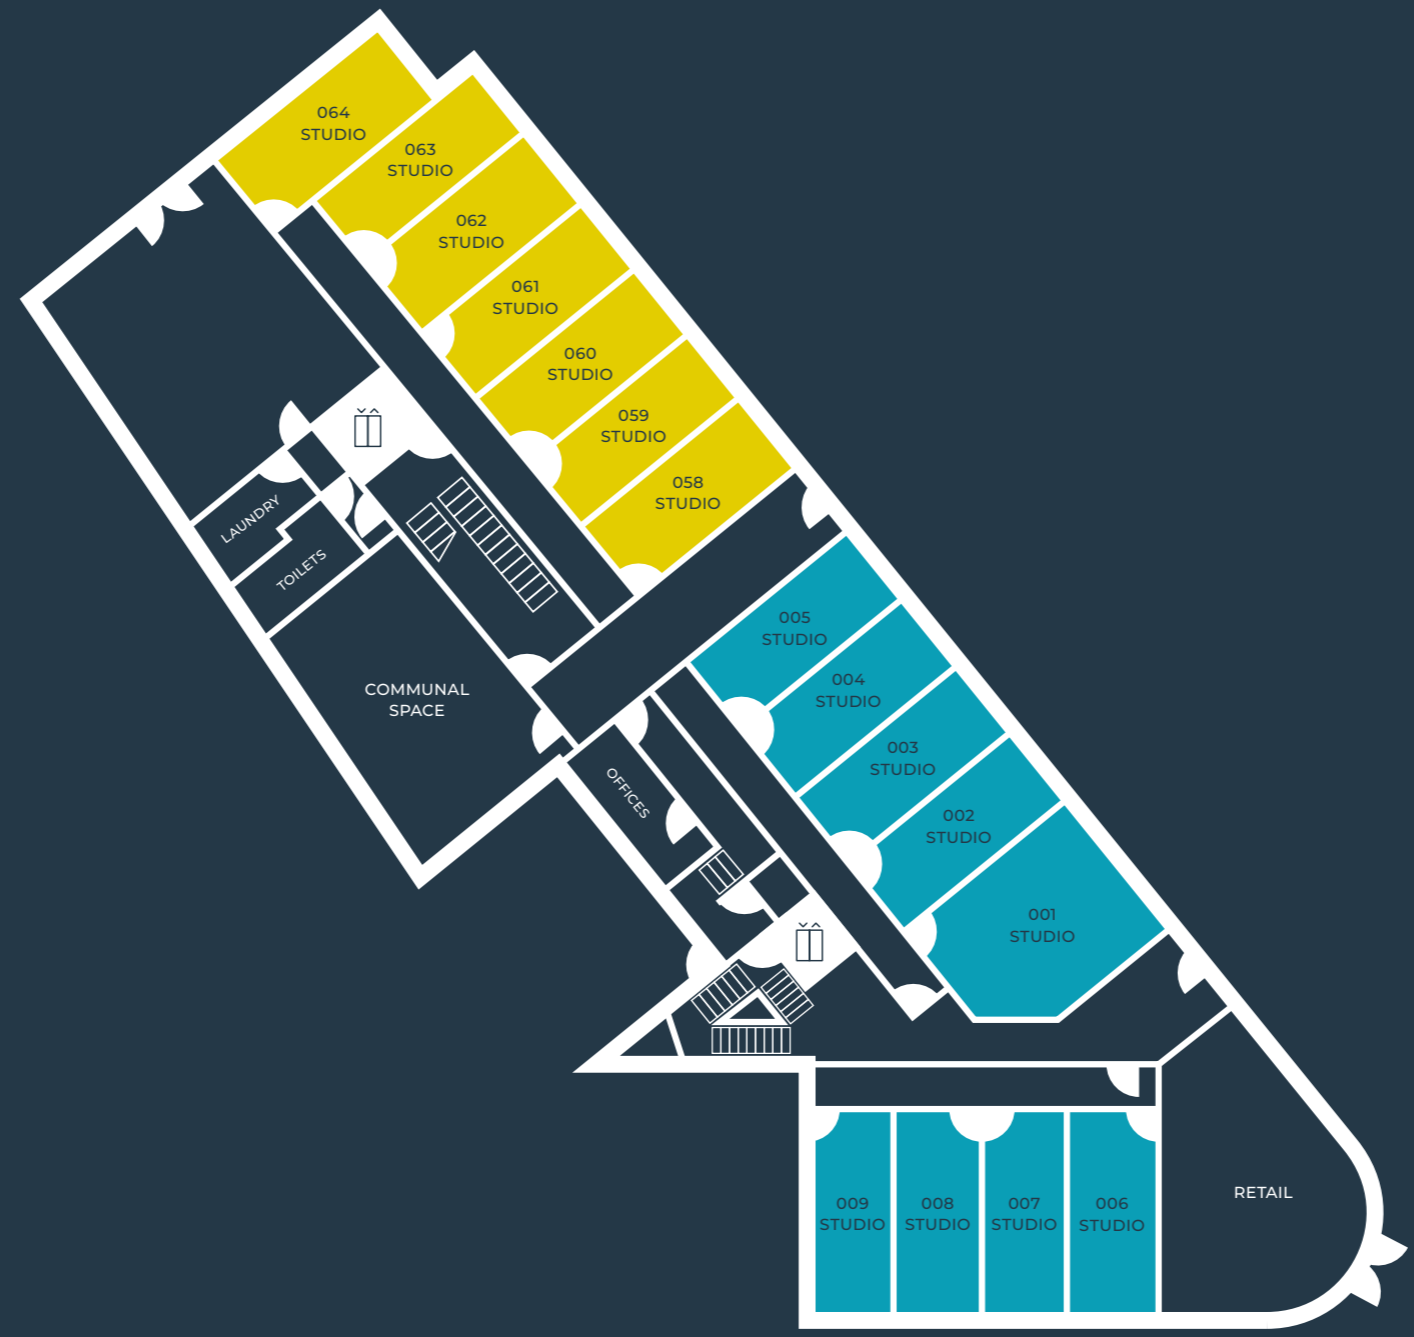

CASTLE HILL

Ground floor

Key

-  Lift / elevator
-  Block A studio flats
-  Block B studio flats

CASTLE HILL

First floor

Key

-  Lift / elevator
-  Block A studio flats
-  Block B studio flats

CASTLE HILL

Second floor

Key

Lift / elevator

Block A studio flats

Block B studio flats

CASTLE HILL

Third floor

Key

-  Lift / elevator
-  Flat 56
-  Flat 57
-  Flat 81