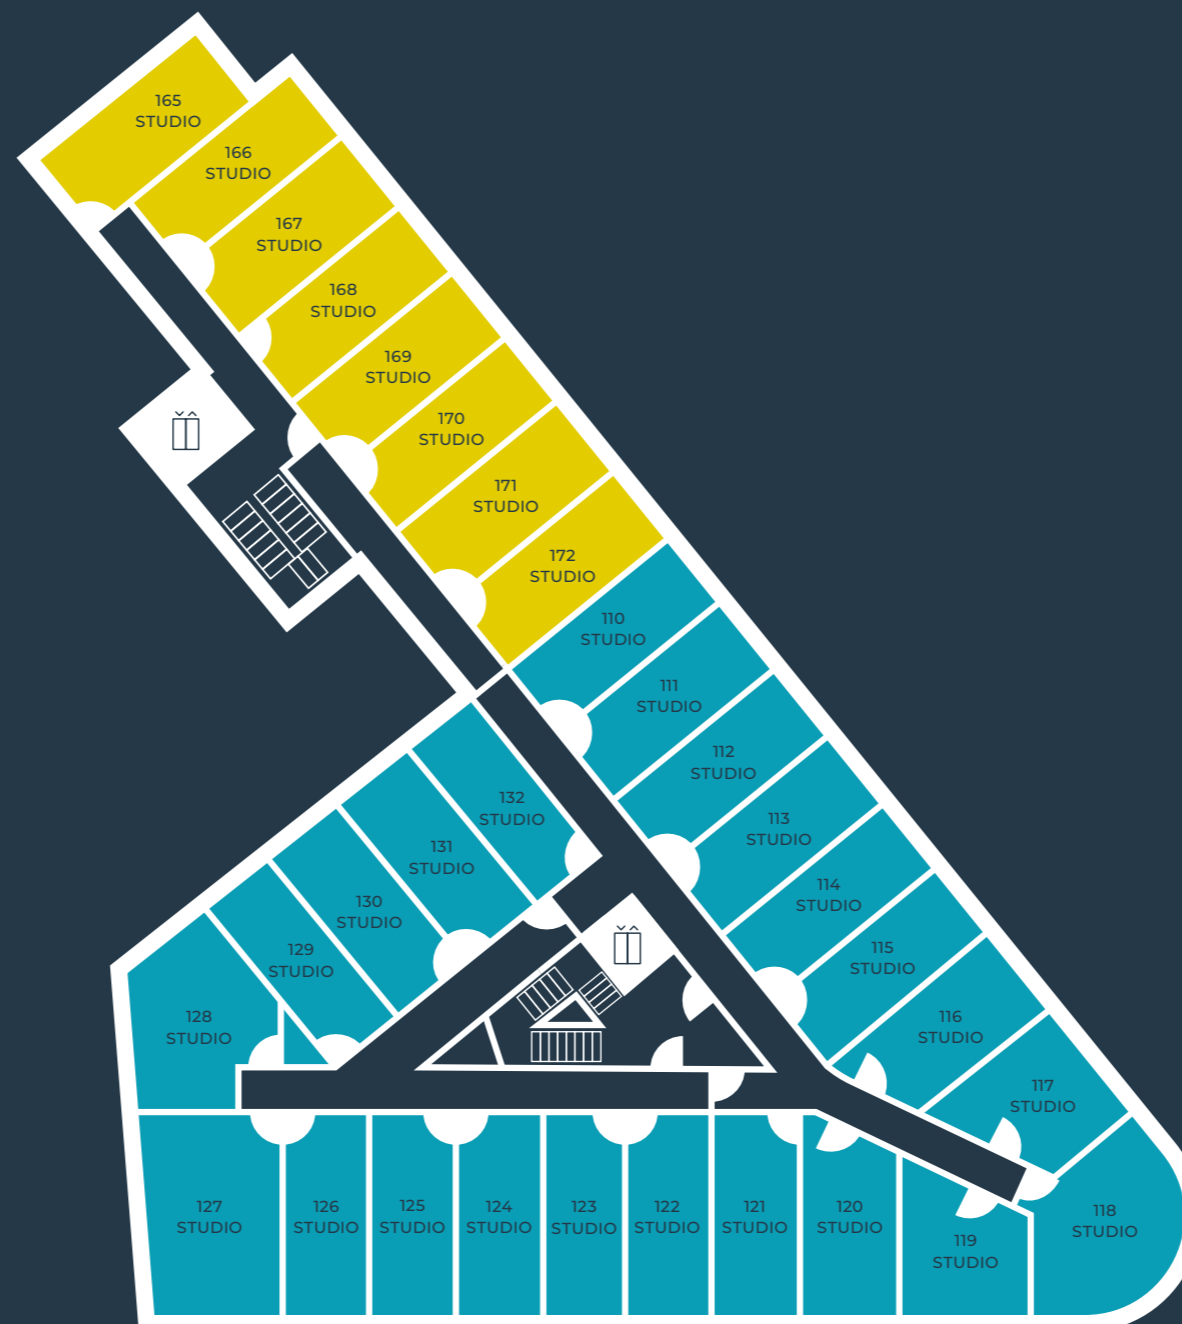

CASTLE HILL

Ground floor

Key

-  Lift / elevator
-  Block A studio flats
-  Block B studio flats

CASTLE HILL

First floor

Key

-  Lift / elevator
-  Block A studio flats
-  Block B studio flats

CASTLE HILL

Second floor

Key

Lift / elevator

Block A studio flats

Block B studio flats

CASTLE HILL

Third floor

Key

-  Lift / elevator
-  Flat 56
-  Flat 57
-  Flat 81