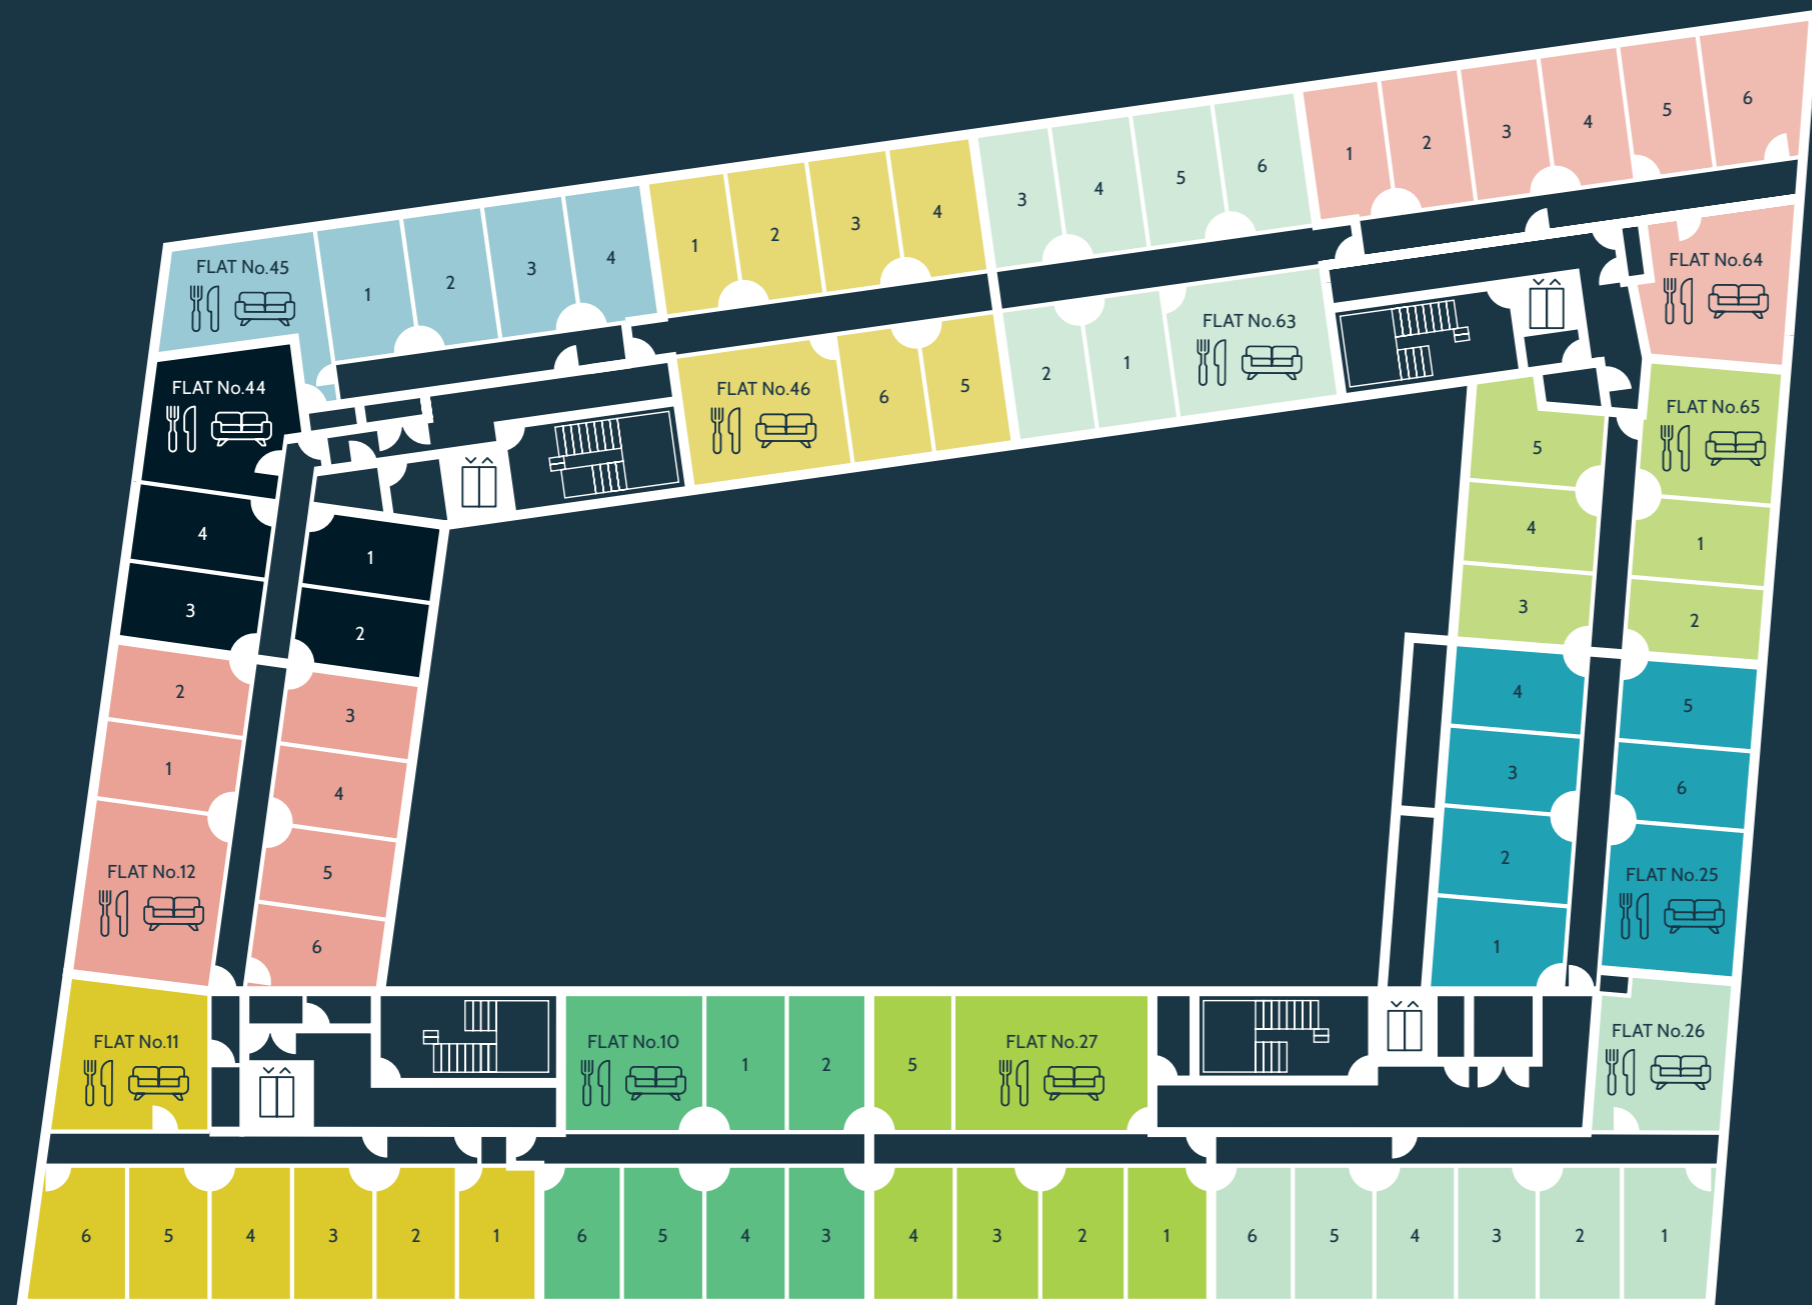

PORTLAND GREEN

Bryson Court – level 1

Key

| | | | |
|---|-----------------|---|------------|
|  | Lift / elevator |  | Flat No.33 |
|  | Kitchen |  | Flat No.34 |
|  | Lounge |  | Flat No.52 |
| | |  | Flat No.53 |

PORTLAND GREEN

Bryson Court – level 2

Key

| | | | |
|--|-----------------|--|------------|
| | Lift / elevator | | Flat No.1 |
| | Kitchen | | Flat No.2 |
| | Lounge | | Flat No.3 |
| | | | Flat No.16 |
| | | | Flat No.17 |
| | | | Flat No.18 |
| | | | Flat No.35 |
| | | | Flat No.36 |
| | | | Flat No.37 |
| | | | Flat No.54 |
| | | | Flat No.55 |
| | | | Flat No.56 |

PORTLAND GREEN

Bryson Court – level 3

Key

| | | | |
|--|-----------------|--|------------|
| | Lift / elevator | | Flat No.4 |
| | Kitchen | | Flat No.5 |
| | Lounge | | Flat No.6 |
| | | | Flat No.19 |
| | | | Flat No.20 |
| | | | Flat No.21 |
| | | | Flat No.38 |
| | | | Flat No.39 |
| | | | Flat No.40 |
| | | | Flat No.57 |
| | | | Flat No.58 |
| | | | Flat No.59 |

PORTLAND GREEN

Bryson Court – level 5

Key

| | | | |
|--|-----------------|--|------------|
| | Lift / elevator | | Flat No.10 |
| | Kitchen | | Flat No.11 |
| | Lounge | | Flat No.12 |
| | | | Flat No.25 |
| | | | Flat No.26 |
| | | | Flat No.27 |
| | | | Flat No.44 |
| | | | Flat No.45 |
| | | | Flat No.46 |
| | | | Flat No.63 |
| | | | Flat No.64 |
| | | | Flat No.65 |