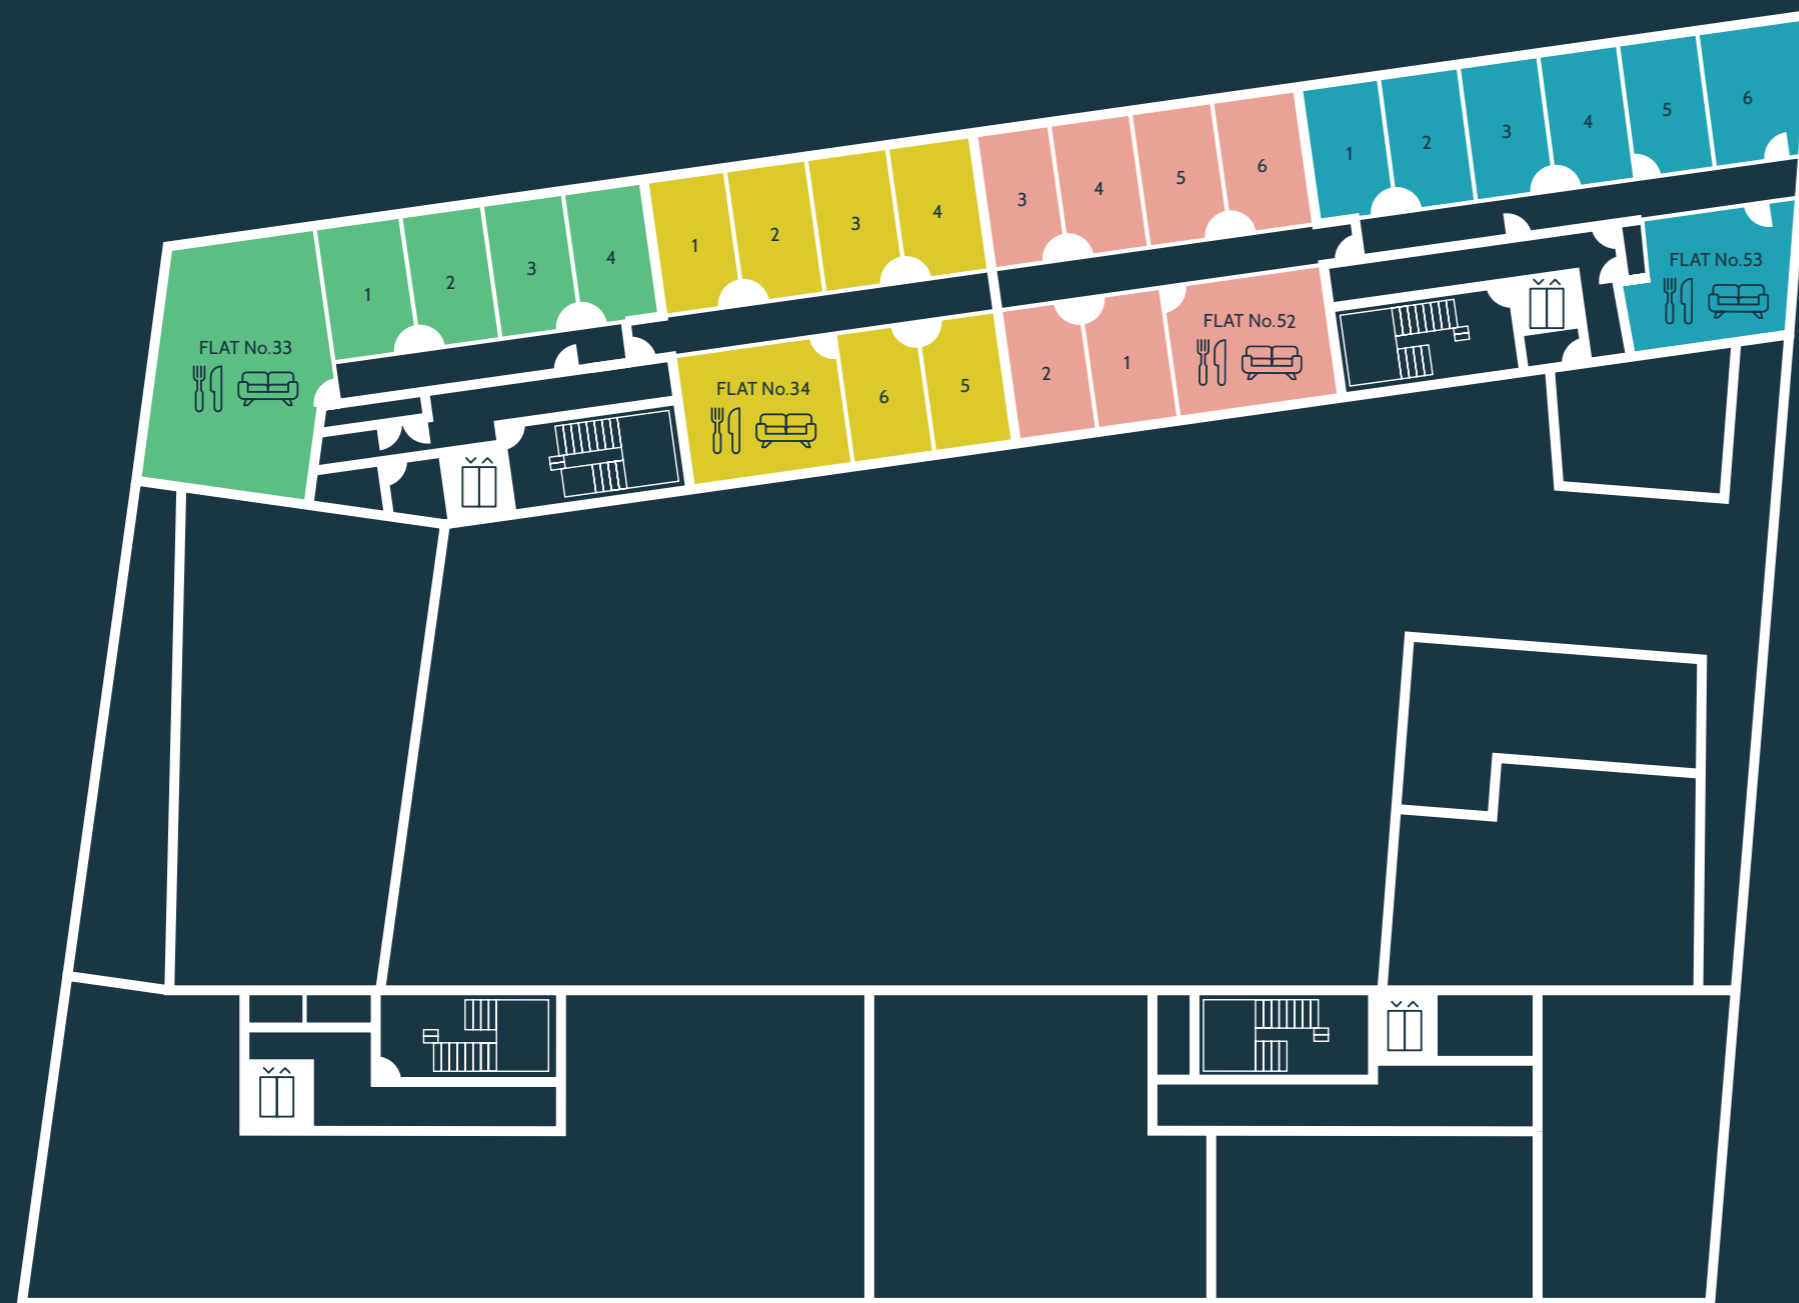

PORTLAND GREEN

Bryson Court – level 0

Key

| | | | |
|---|-----------------|---|------------|
|  | Lift / elevator |  | Flat No.31 |
|  | Kitchen |  | Flat No.32 |
|  | Lounge |  | Flat No.50 |
| | |  | Flat No.51 |

PORTLAND GREEN

Bryson Court – level 1

Key

| | | | |
|---|-----------------|---|------------|
|  | Lift / elevator |  | Flat No.33 |
|  | Kitchen |  | Flat No.34 |
|  | Lounge |  | Flat No.52 |
| | |  | Flat No.53 |

PORTLAND GREEN

Bryson Court – level 3

Key

| | | | |
|--|-----------------|--|------------|
| | Lift / elevator | | Flat No.4 |
| | Kitchen | | Flat No.5 |
| | Lounge | | Flat No.6 |
| | | | Flat No.19 |
| | | | Flat No.20 |
| | | | Flat No.21 |
| | | | Flat No.38 |
| | | | Flat No.39 |
| | | | Flat No.40 |
| | | | Flat No.57 |
| | | | Flat No.58 |
| | | | Flat No.59 |

PORTLAND GREEN

Bryson Court – level 5

Key

| | | | |
|--|-----------------|--|------------|
| | Lift / elevator | | Flat No.10 |
| | Kitchen | | Flat No.11 |
| | Lounge | | Flat No.12 |
| | | | Flat No.25 |
| | | | Flat No.26 |
| | | | Flat No.27 |
| | | | Flat No.44 |
| | | | Flat No.45 |
| | | | Flat No.46 |
| | | | Flat No.63 |
| | | | Flat No.64 |
| | | | Flat No.65 |