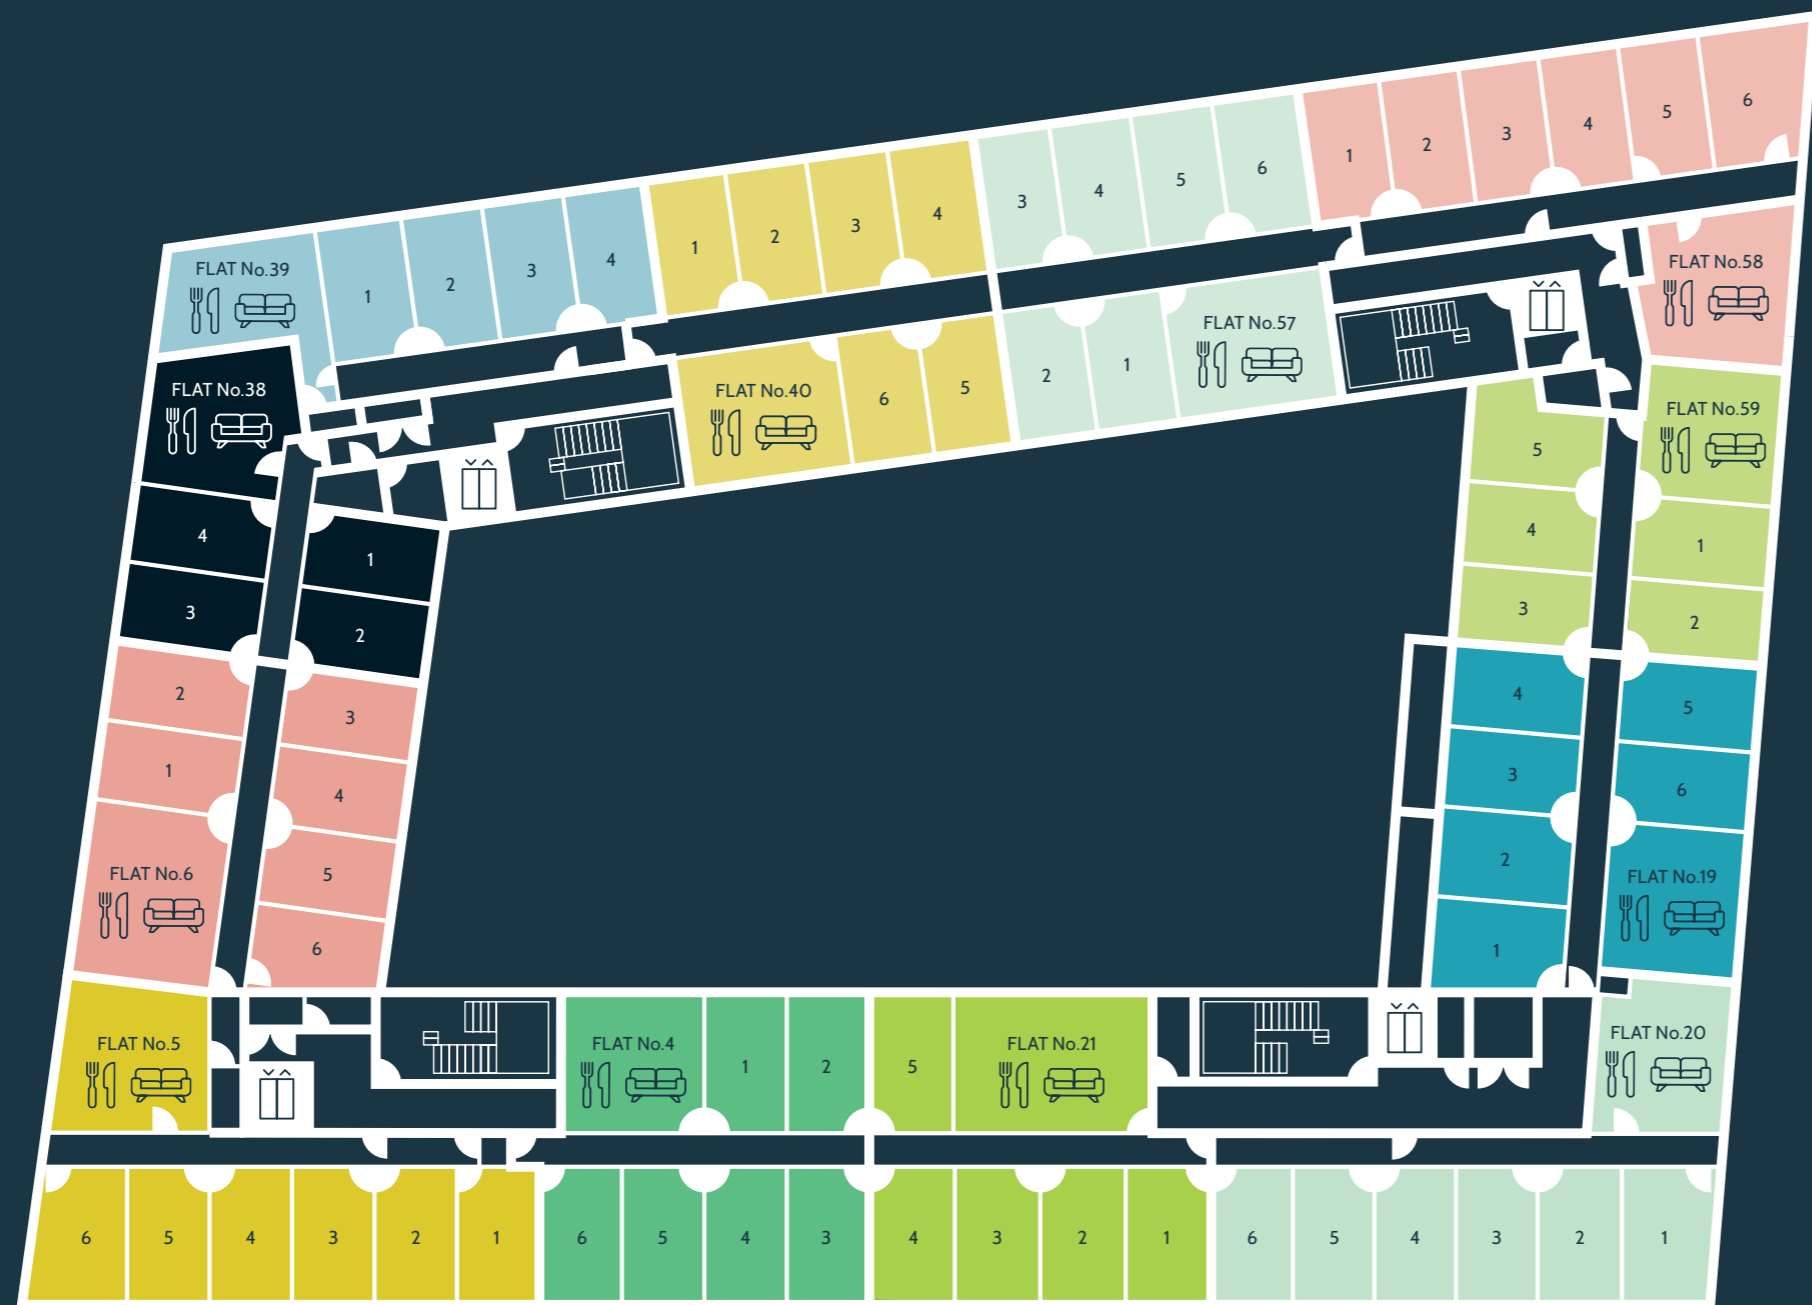

PORTLAND GREEN

Bryson Court – level 1

Key

| | | | |
|---|-----------------|---|------------|
|  | Lift / elevator |  | Flat No.33 |
|  | Kitchen |  | Flat No.34 |
|  | Lounge |  | Flat No.52 |
| | |  | Flat No.53 |

PORTLAND GREEN

Bryson Court – level 2

Key

| | | | |
|--|-----------------|--|------------|
| | Lift / elevator | | Flat No.1 |
| | Kitchen | | Flat No.2 |
| | Lounge | | Flat No.3 |
| | | | Flat No.16 |
| | | | Flat No.17 |
| | | | Flat No.18 |
| | | | Flat No.35 |
| | | | Flat No.36 |
| | | | Flat No.37 |
| | | | Flat No.54 |
| | | | Flat No.55 |
| | | | Flat No.56 |

PORTLAND GREEN

Bryson Court – level 3

Key

| | | | |
|--|-----------------|--|------------|
| | Lift / elevator | | Flat No.4 |
| | Kitchen | | Flat No.5 |
| | Lounge | | Flat No.6 |
| | | | Flat No.19 |
| | | | Flat No.20 |
| | | | Flat No.21 |
| | | | Flat No.38 |
| | | | Flat No.39 |
| | | | Flat No.40 |
| | | | Flat No.57 |
| | | | Flat No.58 |
| | | | Flat No.59 |

PORTLAND GREEN

Bryson Court – level 5

Key

| | | | |
|--|-----------------|--|------------|
| | Lift / elevator | | Flat No.10 |
| | Kitchen | | Flat No.11 |
| | Lounge | | Flat No.12 |
| | | | Flat No.25 |
| | | | Flat No.26 |
| | | | Flat No.27 |
| | | | Flat No.44 |
| | | | Flat No.45 |
| | | | Flat No.46 |
| | | | Flat No.63 |
| | | | Flat No.64 |
| | | | Flat No.65 |