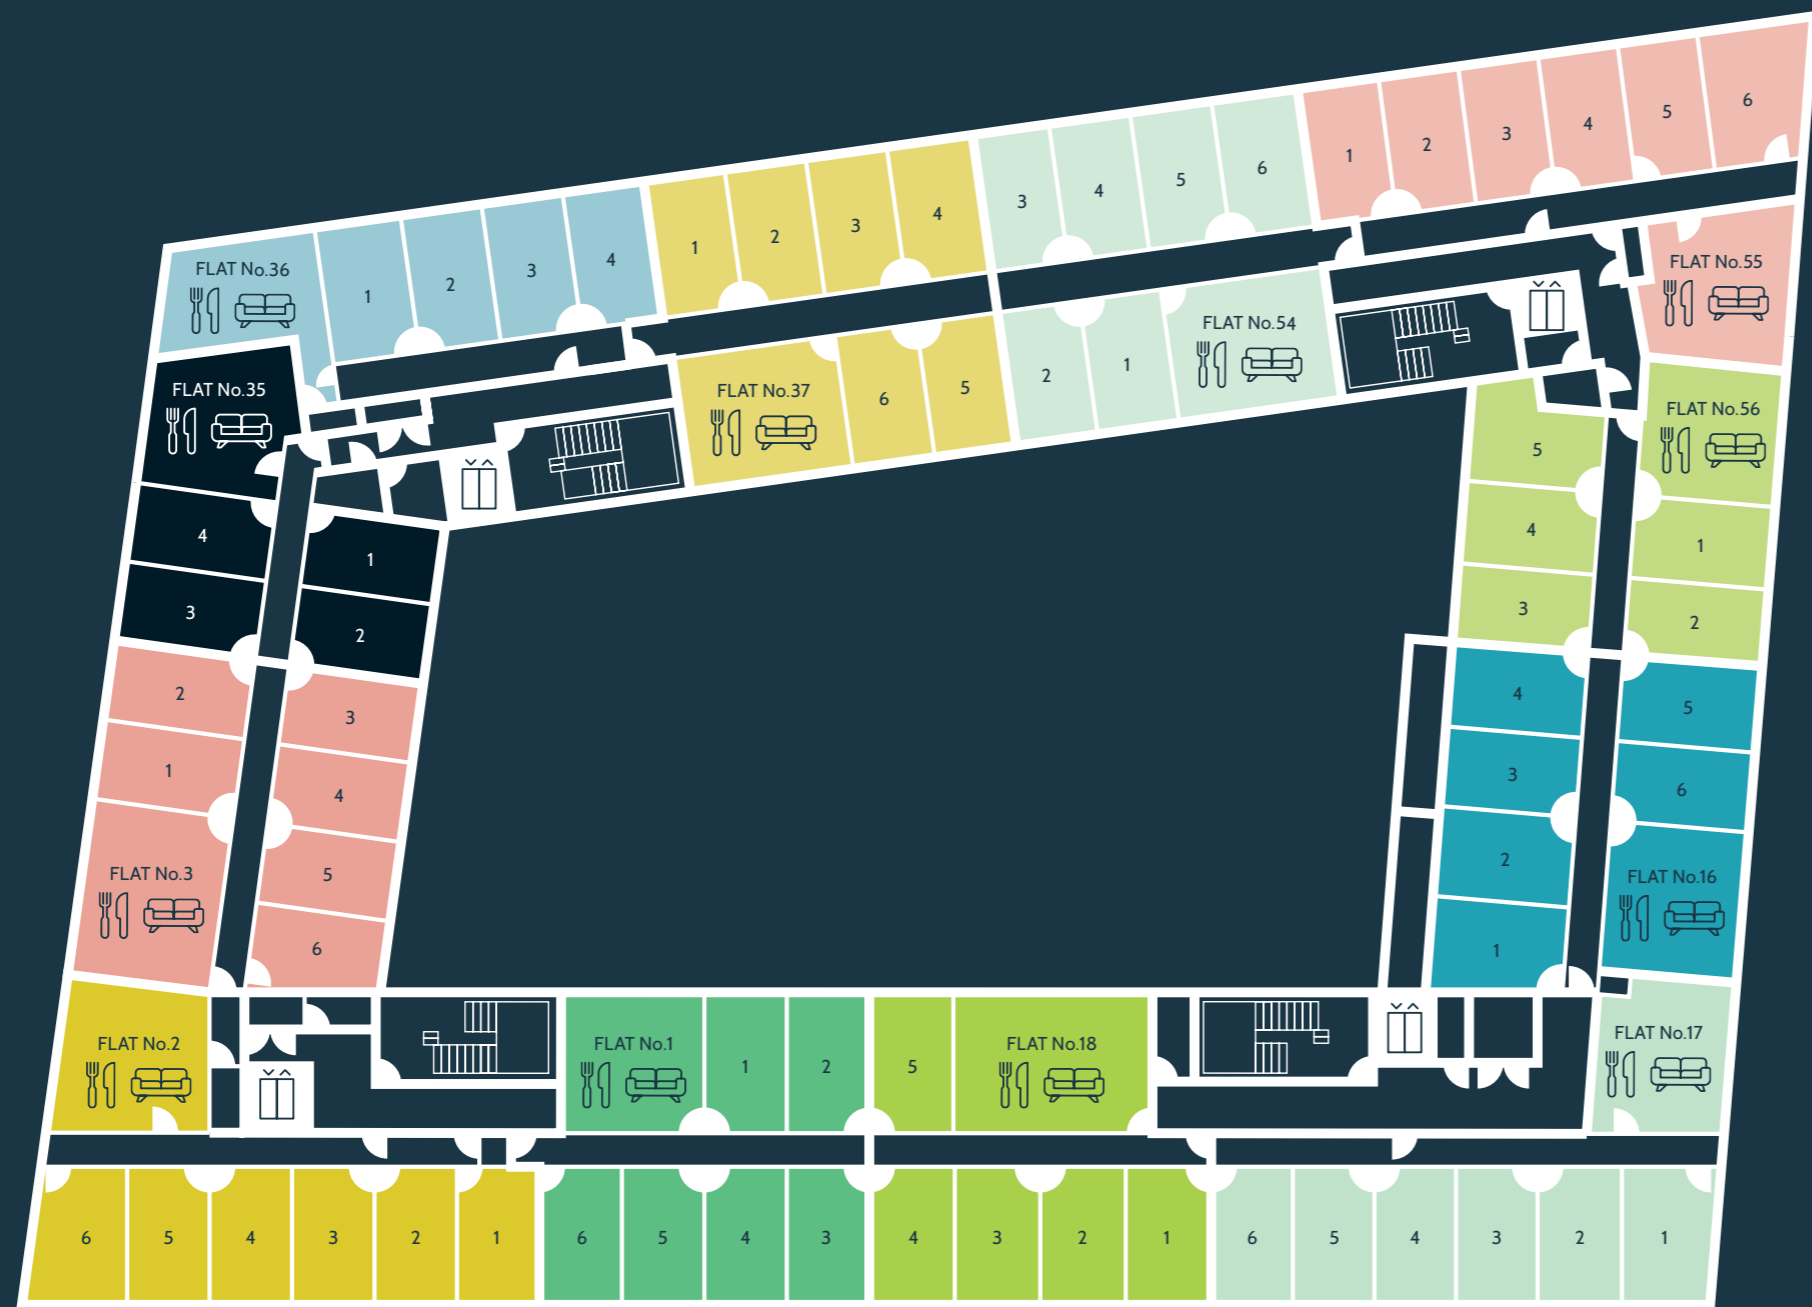

PORTLAND GREEN

Bryson Court – level 0

Key

| | | | |
|---|-----------------|---|------------|
|  | Lift / elevator |  | Flat No.31 |
|  | Kitchen |  | Flat No.32 |
|  | Lounge |  | Flat No.50 |
| | |  | Flat No.51 |

PORTLAND GREEN

Bryson Court – level 1

Key

| | | | |
|---|-----------------|---|------------|
|  | Lift / elevator |  | Flat No.33 |
|  | Kitchen |  | Flat No.34 |
|  | Lounge |  | Flat No.52 |
| | |  | Flat No.53 |

PORTLAND GREEN

Bryson Court – level 2

Key

| | | | |
|--|-----------------|--|------------|
| | Lift / elevator | | Flat No.1 |
| | Kitchen | | Flat No.2 |
| | Lounge | | Flat No.3 |
| | | | Flat No.16 |
| | | | Flat No.17 |
| | | | Flat No.18 |
| | | | Flat No.35 |
| | | | Flat No.36 |
| | | | Flat No.37 |
| | | | Flat No.54 |
| | | | Flat No.55 |
| | | | Flat No.56 |

PORTLAND GREEN

Bryson Court – level 3

Key

| | | | |
|--|-----------------|--|------------|
| | Lift / elevator | | Flat No.4 |
| | Kitchen | | Flat No.5 |
| | Lounge | | Flat No.6 |
| | | | Flat No.19 |
| | | | Flat No.20 |
| | | | Flat No.21 |
| | | | Flat No.38 |
| | | | Flat No.39 |
| | | | Flat No.40 |
| | | | Flat No.57 |
| | | | Flat No.58 |
| | | | Flat No.59 |